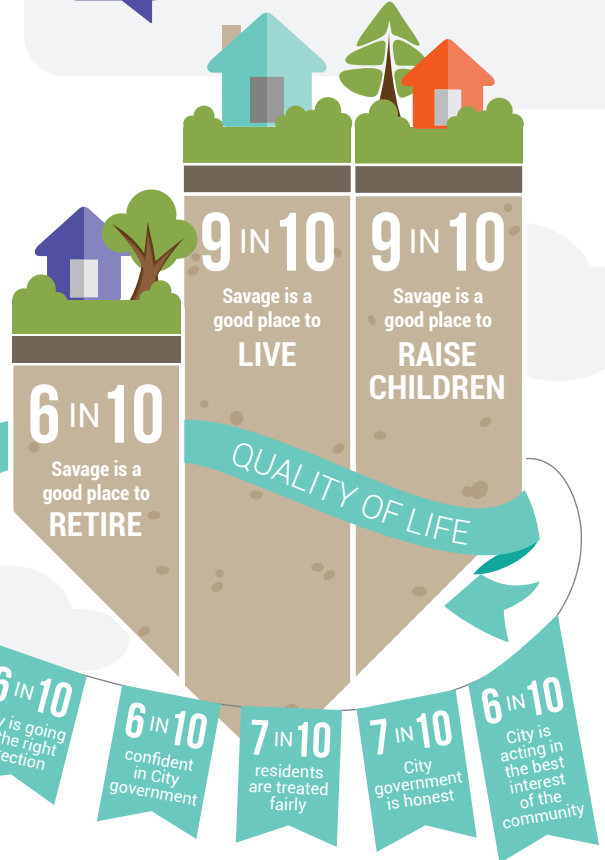

2016 City of Savage COMMUNITY SURVEY

34 questions • 1,500 randomy selected households
[433 mailed surveys • 215 opt-in online surveys • 711 respondents]

SENSE OF COMMUNITY

96%
feel City should invest in building sense of community

Information SOURCES

PARKS + RECREATION

87% feel City Parks are excellent/good

Natural Environment

85% QUALITY OF OVERALL NATURAL ENVIRONMENT IS EXCELLENT/GOOD

USE OF PUBLIC FUNDS

Parks in neighborhoods	98%	2%
Trail system	95%	5%
Community Center	86%	14%
Indoor sports facility	75%	25%
Multi-turf fields	75%	25%
Full size baseball field	65%	35%
Splash park	62%	38%
Outdoor refrigerated ice	52%	48%

CITY SERVICES

★ POSITIVE RATINGS ★

SAFETY

★ POSITIVE RATINGS ★