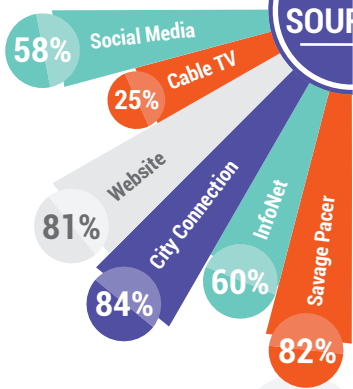

2016 City of Savage COMMUNITY SURVEY

34 questions • 1,500 randomy selected households
[433 mailed surveys • 215 opt-in online surveys • 711 respondents]

SENSE OF COMMUNITY

96%
feel City should invest in building sense of community

Information SOURCES

PARKS + RECREATION

87% feel City Parks are excellent/good

Natural Environment

85% QUALITY OF OVERALL NATURAL ENVIRONMENT IS EXCELLENT/GOOD

USE OF PUBLIC FUNDS

Parks in neighborhoods	98%	2%
Trail system	95%	5%
Community Center	86%	14%
Indoor sports facility	75%	25%
Multi-turf fields	75%	25%
Full size baseball field	65%	35%
Splash park	62%	38%
Outdoor refrigerated ice	52%	48%