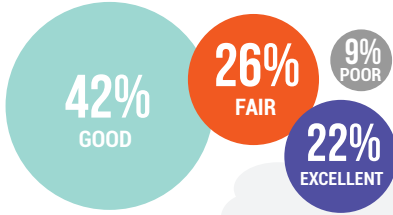

2016 City of Savage COMMUNITY SURVEY

34 questions • 1,500 randomy selected households
[433 mailed surveys • 215 opt-in online surveys • 711 respondents]

SENSE OF COMMUNITY

96%
feel City should invest in building sense of community