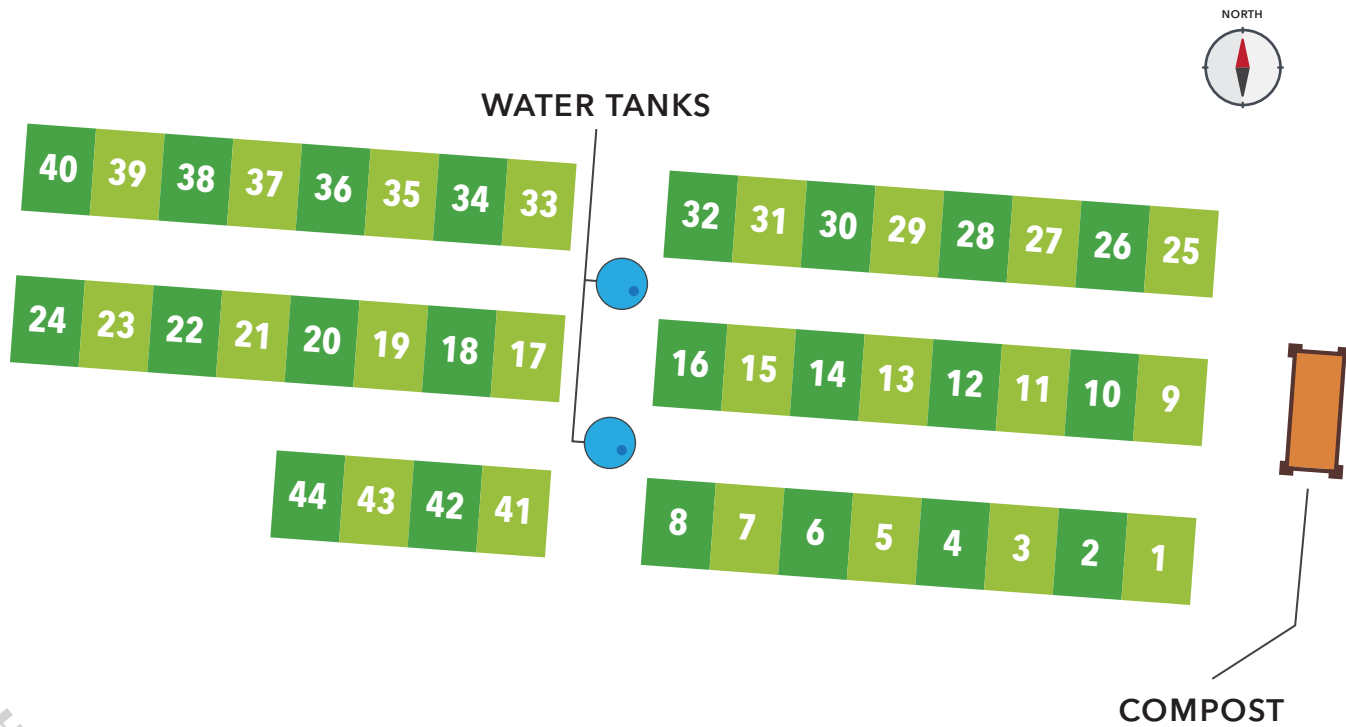

Community Garden Plot Map

Warren Butler Park • 12800 Ottawa Ave., Savage

Savage Parks & Recreation
13770 Dakota Ave., Savage
952-224-3420
cityofsavage.com