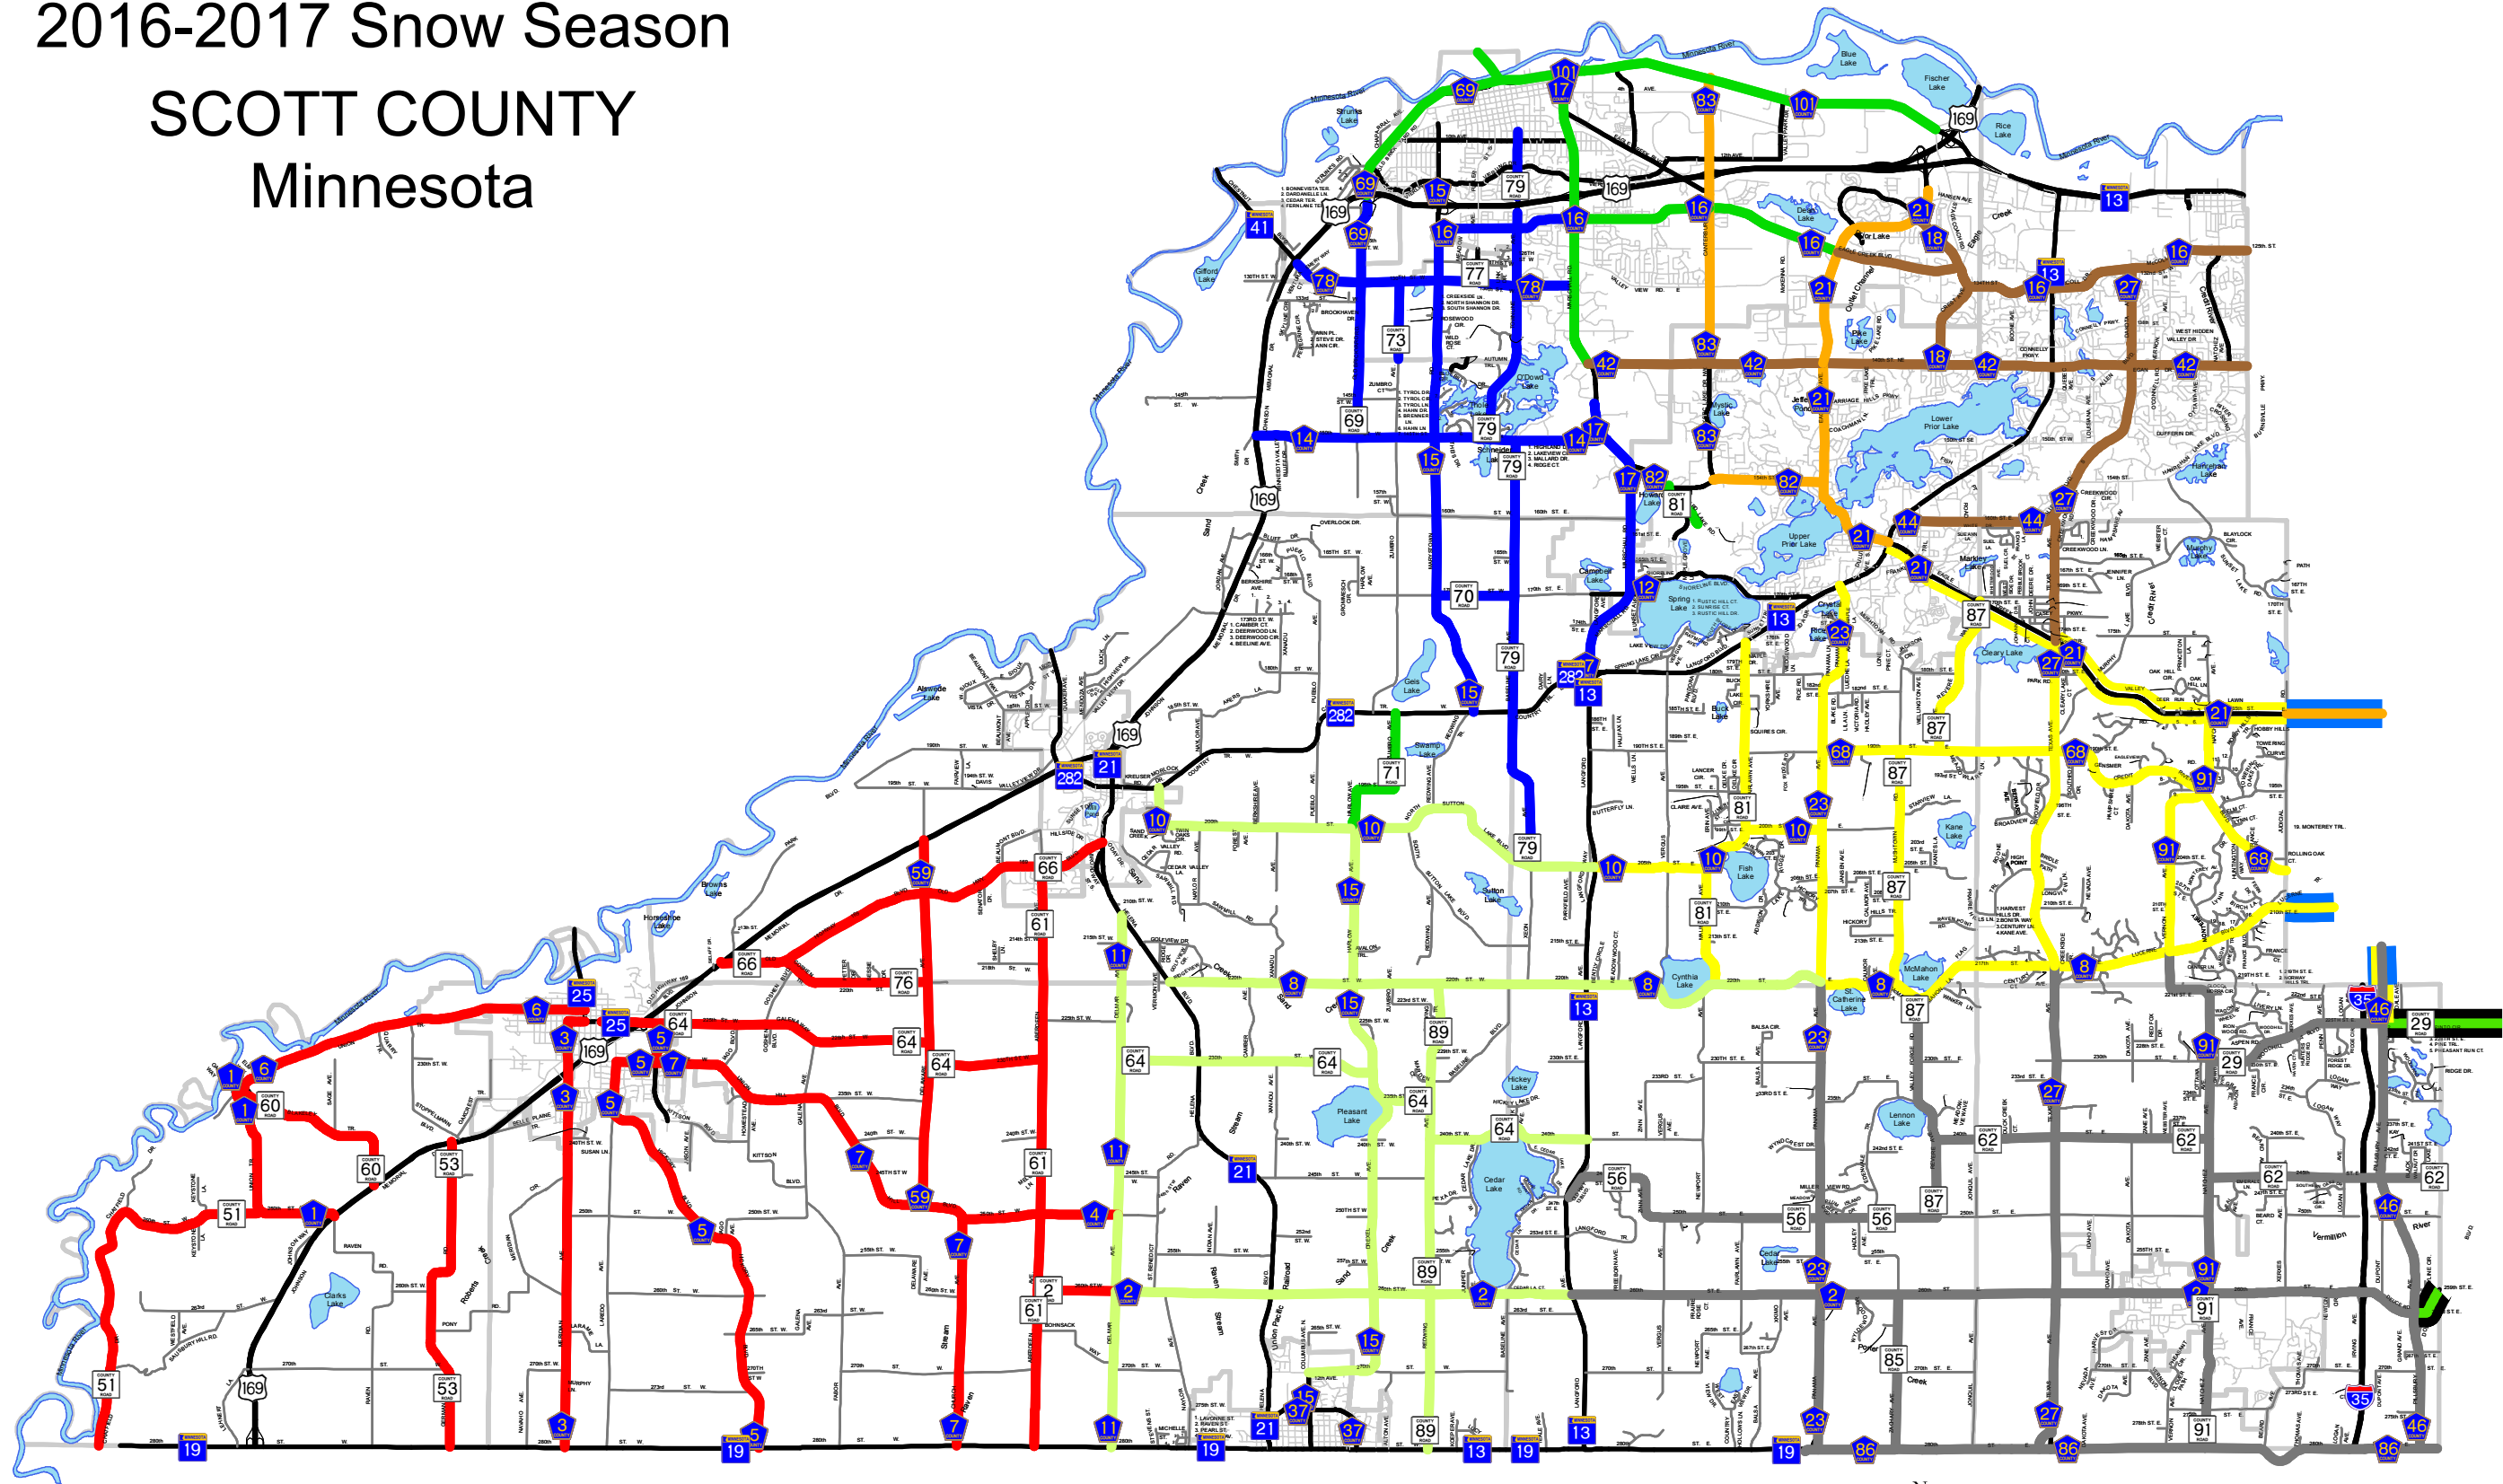

SNOW PLOW ROUTES

2016-2017 Snow Season

SCOTT COUNTY
Minnesota