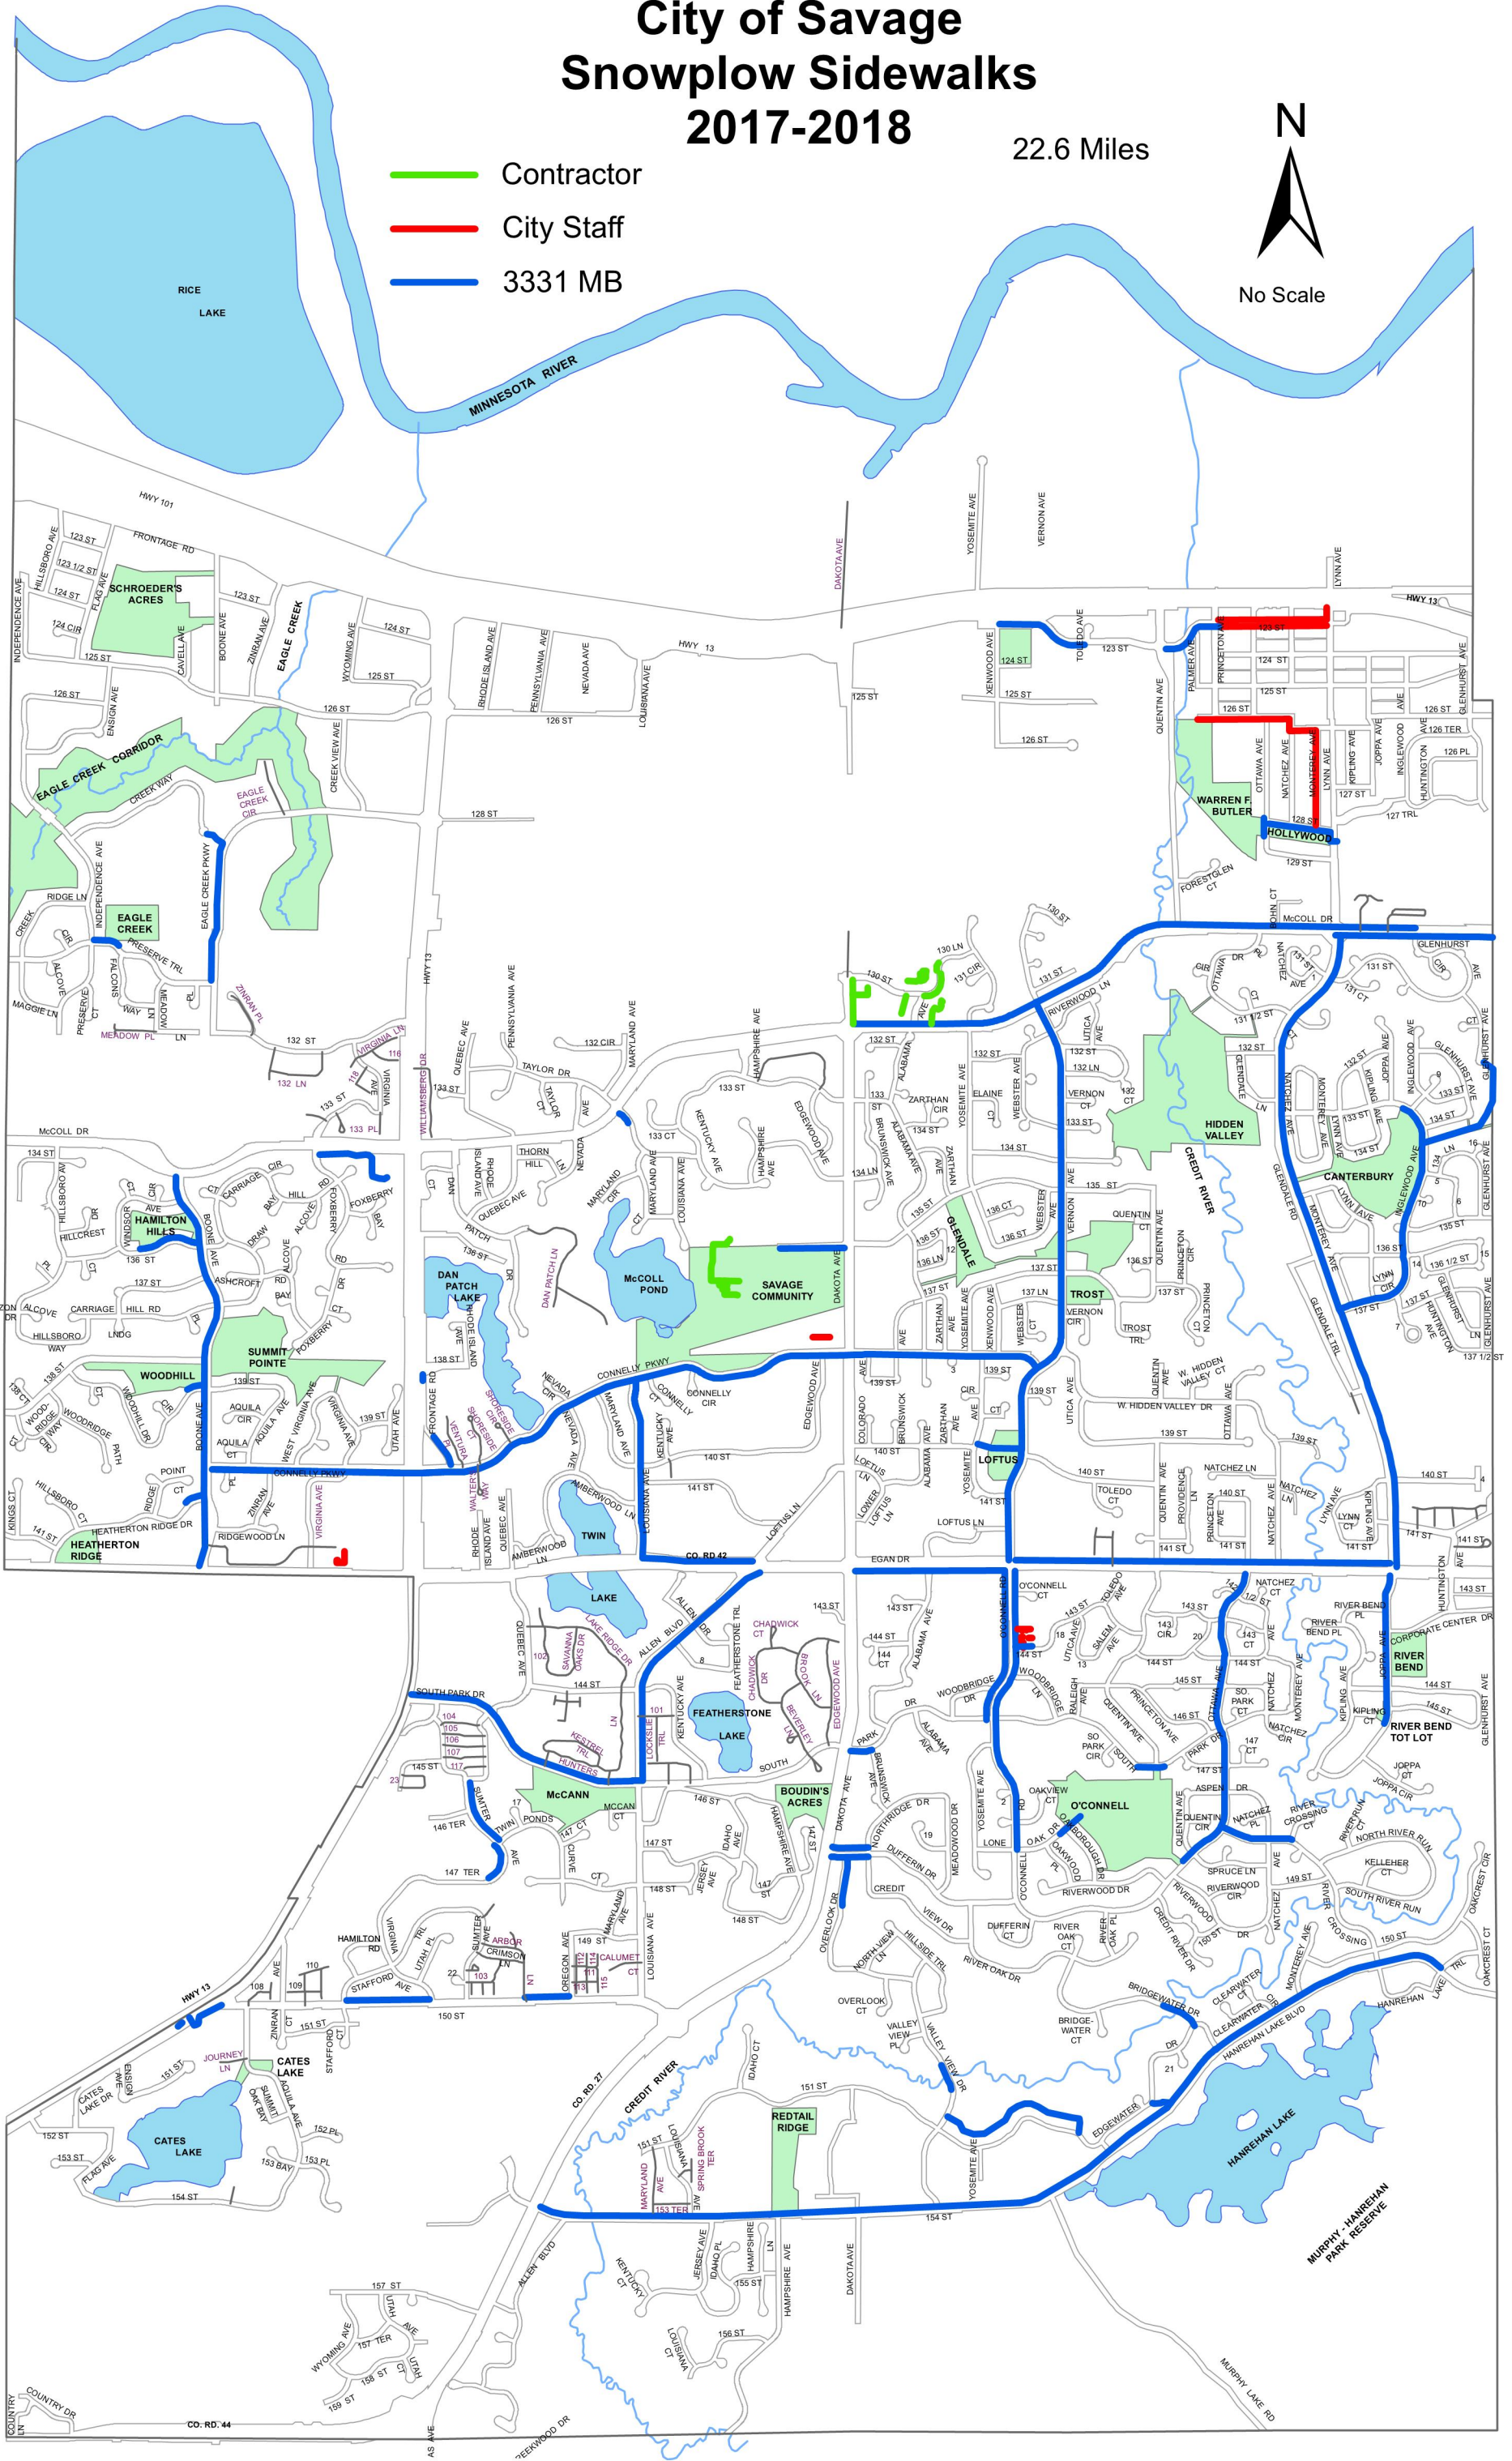

City of Savage Snowplow Sidewalks 2017-2018

22.6 Miles

- Contractor
- City Staff
- 3331 MB

City of Savage Snow Plow Trails 2017 - 2018

Snowplow Trails

25.1 Miles

No Scale