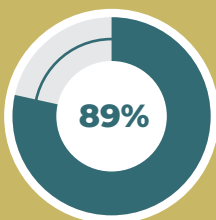

Overall customer service