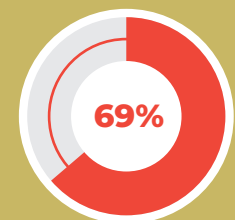

#3 Parks and Recreation

CITY GOVERNMENT

Performance and services:

Overall customer service

Treating residents with respect

Overall quality of services provided

Being honest

Overall direction City is going

Values of services for taxes paid

FINAL SURVEY RESULTS CAN BE FOUND ONLINE AT CITYOFSAVAGE.COM