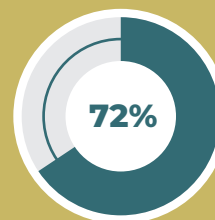

#3 Parks and Recreation

CITY GOVERNMENT

Performance and services:

Overall customer service

Treating residents with respect

Overall quality of services provided

Being honest

Overall direction City is going

Values of services for taxes paid

FINAL SURVEY RESULTS CAN BE FOUND ONLINE AT CITYOFSAVAGE.COM